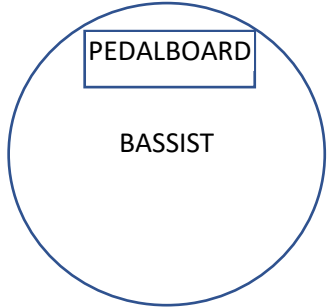

MONITOR

MONITOR

MUSICAL
BASES
MANAGED
BY PC

GUITAR GEAR
CAB – 2x12"
HEAD 40W Valve

MONITOR

DRUMS GEAR
Set: Kick 22" - Tom 10" - Tom 12" – Floor Tom 16" – Snare 14"
Cymbals: hi-hat 14"-crash 16"-crash 17"- crash 19" ride 21" - china 18" – splash 8"

BASS GEAR
CAB – 4x10"
HEAD 500W