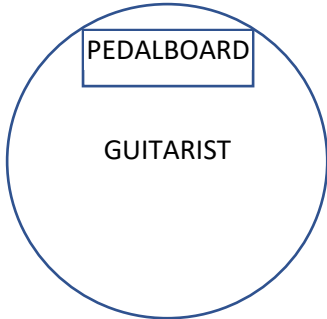

MONITOR

MONITOR

MUSICAL
BASES
MANAGED
BY PC

GUITAR GEAR
CAB – 2x12"
HEAD 40W Valve

MONITOR

DRUMS GEAR
Set: Kick 22" - Tom 10" - Tom 12" – Floor Tom 16" – Snare 14"
Cymbals: hi-hat 14"-crash 16"-crash 17"- crash 19" ride 21" - china 18" – splash 8"

BASS GEAR
CAB – 4x10"
HEAD 500W