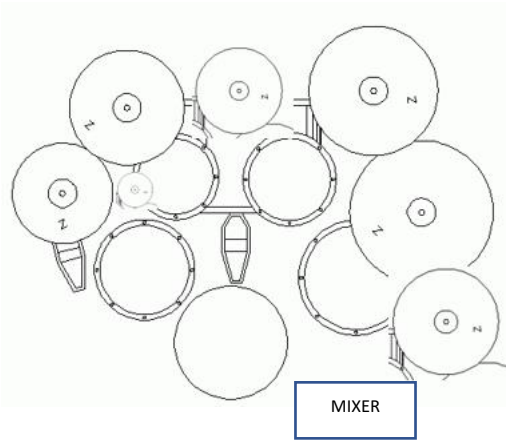

MONITOR

MONITOR

MUSICAL
BASES
MANAGED
BY PC

GUITAR GEAR
CAB – 2x12"
HEAD 40W Valve

MONITOR

DRUMS GEAR
Set: Kick 22" - Tom 10" - Tom 12" – Floor Tom 16" – Snare 14"
Cymbals: hi-hat 14"-crash 16"-crash 17"- crash 19" ride 21" - china 18" – splash 8"

BASS GEAR
CAB – 4x10"
HEAD 500W