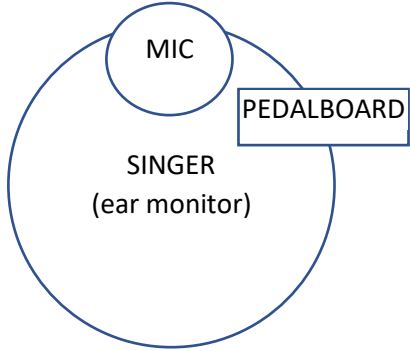

MONITOR

MONITOR

MUSICAL
BASES
MANAGED
BY PC

GUITAR GEAR
CAB – 2x12"
HEAD 40W Valve

MONITOR

DRUMS GEAR
Set: Kick 22" - Tom 10" - Tom 12" – Floor Tom 16" – Snare 14"
Cymbals: hi-hat 14"-crash 16"-crash 17"- crash 19" ride 21" - china 18" – splash 8"

BASS GEAR
CAB – 4x10"
HEAD 500W